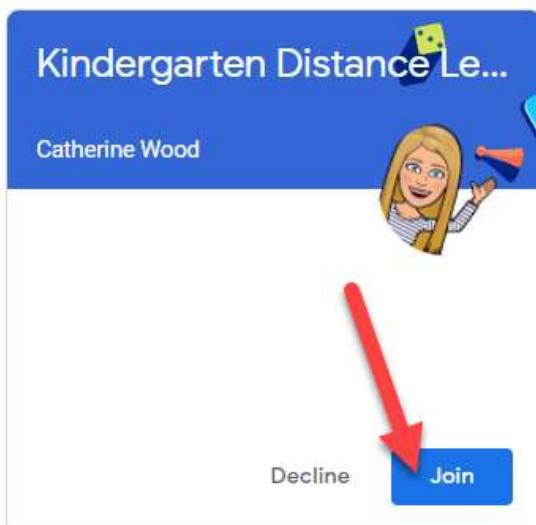

4. The first time you log on, you might see these screens. Follow the red arrows shown below in each picture to navigate. (You will only have to do these the very first time you log in.)