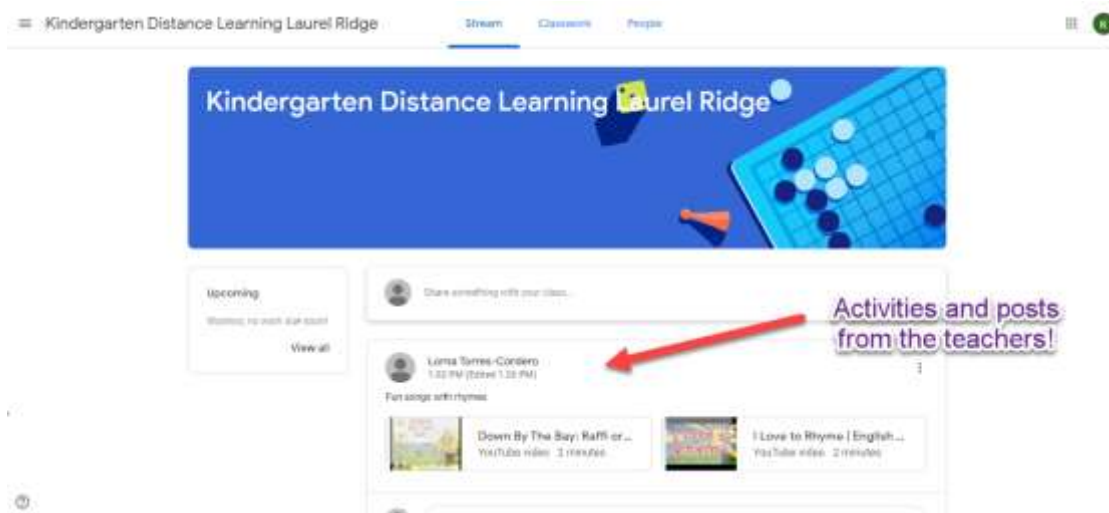

Once you do the above set up once, you will only need to go to <https://classroom.google.com/> and log in. You will then see the kindergarten google classroom; you will click it and be in immediately.

You can also choose to favorite the classroom on your chrome tab for convenience.