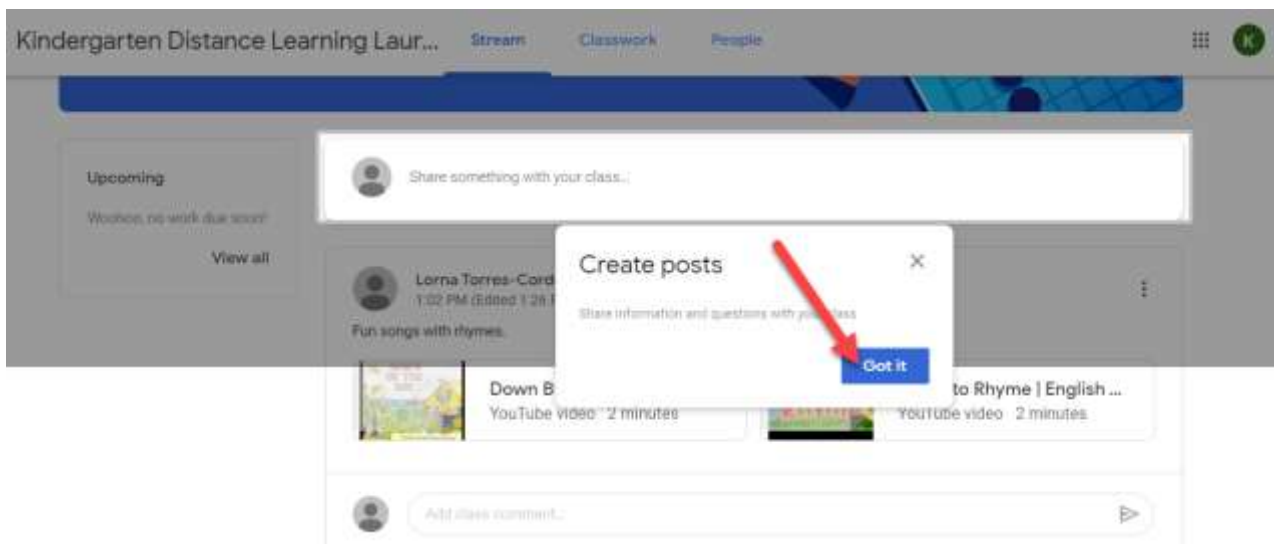

5. Now you can access your google classroom!