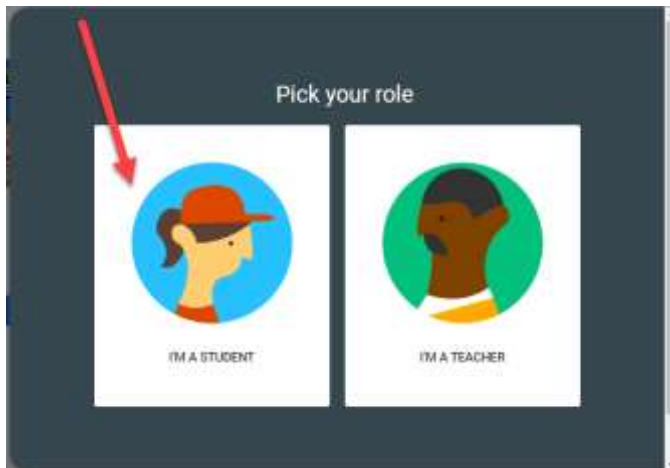

4. The first time you log on, you might see these screens. Follow the red arrows shown below in each picture to navigate. (You will only have to do these the very first time you log in.)